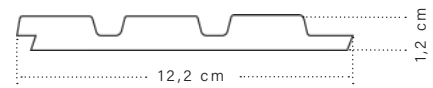

DARU

CHÊNE D'OR-CHÊNE D'OR