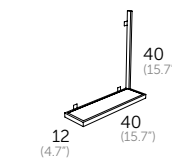

Compatible avec toutes les mesures de miroirs SUN. Emplacement du côté droit seulement.