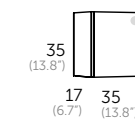

Ouverture réversible | Reversible opening

étagère.IND

Finition	Référence
○ Blanc brillant	412 01 700
● Gris brillant	412 03 700
● Chêne naturel	412 24 700
● Pin gris	412 37 700
● Noyer	412 39 700