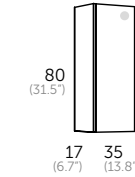

joker.auxiliaire

Finition	Référence
○ Blanc brillant	137 01 445
● Gris brillant	137 03 445
● Chêne naturel	137 24 445
● Pin gris	137 37 445
● Noyer	137 39 445